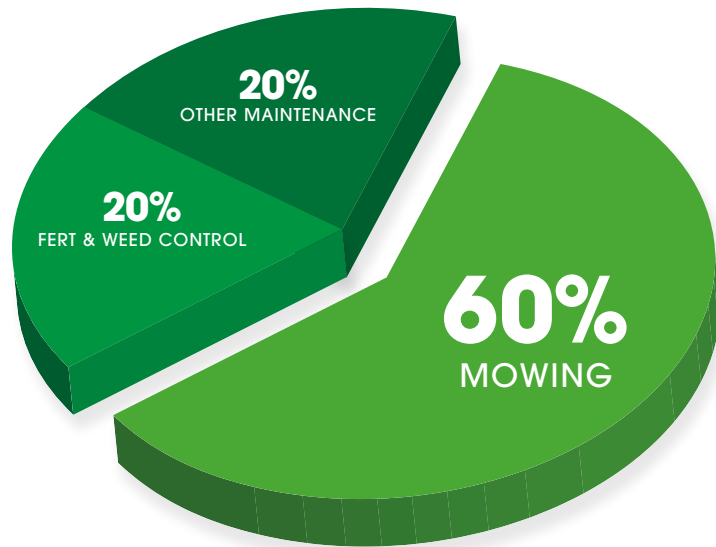

Reduce one of your biggest costs while achieving superior results

Minimal Investment

For a small premium per square foot, you can significantly reduce mowing time and cost

Maximum Value

Mowing cost savings estimated at $1,800 per acre, per year - *every year!**

Backed by Scotts®

With 150 years of experience, Scotts brings unbeatable support for turf establishment and success

Available throughout Florida

For new construction and even conversion of existing properties

Typical Share of Landscape Budget*

America's Turfgrass Expert. Est. 1868

Scotts® ProVista™ is the result of over 20 years and $100 million of research focused on the development of turfgrass varieties requiring less maintenance and fewer inputs

* Mowing savings based on estimated $80-$200 cost per acre to mow. Landscape budget based on Scotts® proprietary market research

For more information, visit: provistaturf.com