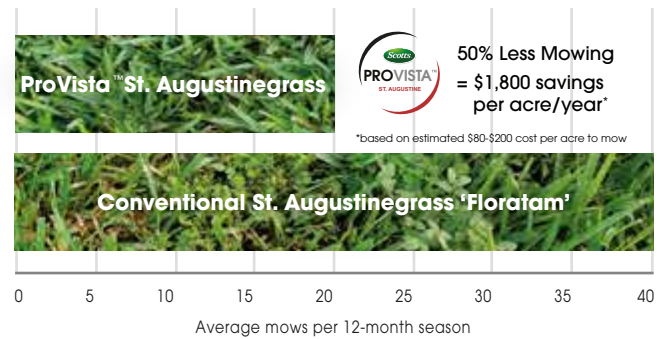

## Cost Effective

Scotts® ProVista™ grows slower than conventional St. Augustinegrass, saving valuable mowing time and reducing maintenance costs

Grass mowed at 3" height with 2 weeks of regrowth