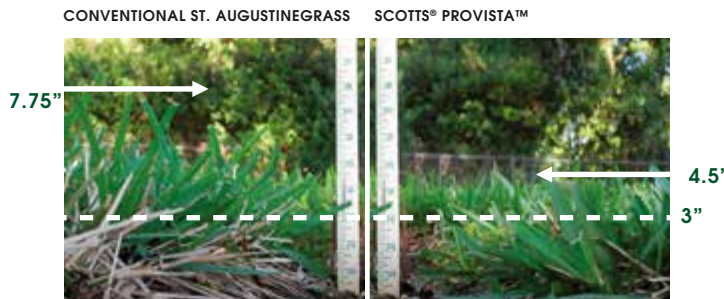

## Cost Effective

Scotts® ProVista™ grows slower than conventional St. Augustinegrass, saving valuable mowing time and reducing maintenance costs

Grass mowed at 3" height with 2 weeks of regrowth